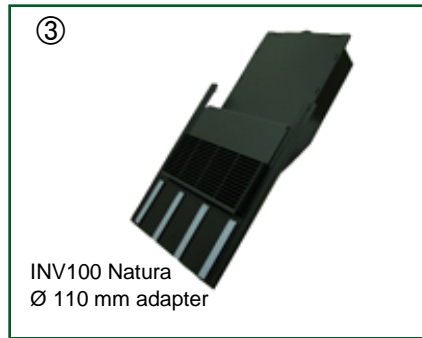

⑤ Ridge Vents

Ridge vents, for efficient ventilation through the ridge.

Roofing accessories supplied from J.A. Plast match roof profile, colour and surface 100%. The current product list and further information can be found on our homepage, www.japlast.com.

② Cowl Vents

Cowl vents are very discreet on the roof surface, while ventilating efficiently.

③ Integrated Vents

Almost invisible vents particularly suitable for flat roofing profiles.

④ Stack Vents

Special vent for stack venting above roof.