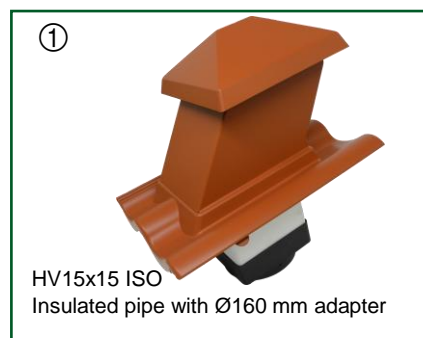

② Cowl Vents

Cowl vents are very discreet on the roof surface, while ventilating efficiently.

③ Integrated Vents

Almost invisible vents particularly suitable for flat roofing profiles.

④ Stack Vents

Special vent for stack venting above roof.

⑤ Ridge Vents

Ridge vents, for efficient ventilation through the ridge.

Roofing accessories supplied from J.A. Plast match roof profile, colour and surface 100%. The current product list and further information can be found on our homepage, www.japlast.com.