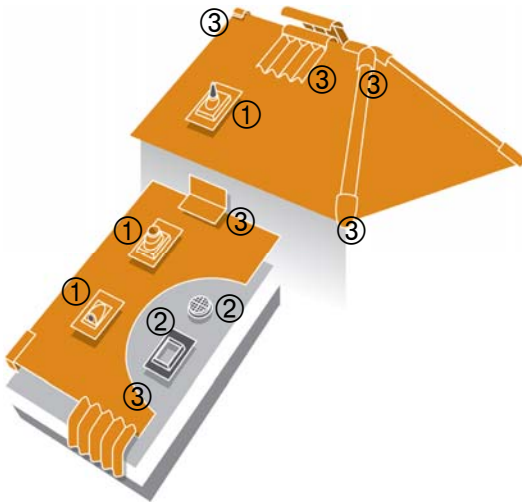

Various

J.A. Plast has a wide selection of accessories for penetration of the roof surface and underlay as well as a variety of flashings, end pieces etc.

① Weathering Tiles

Weathering tiles for leading gas outlets, antenna and pipes safely through the roof surface.

② Penetration of the Underlay

Penetration sleeves for sarking and flexible membranes for ventilation of the roof space and for leading pipes safely through the underlay.

③ Flashings, End Pieces etc.

End pieces for ridge, hip and junctions, flashings, aprons and barge boards – the selection is wide, and the development of new accessories is ongoing.

① Weathering Tiles

Weathering tiles for leading gas outlets, antenna and pipes safely through the roof surface.

② Penetration of the Underlay

Penetration sleeves for sarking and flexible membranes for ventilation of the roof space and for leading pipes safely through the underlay.