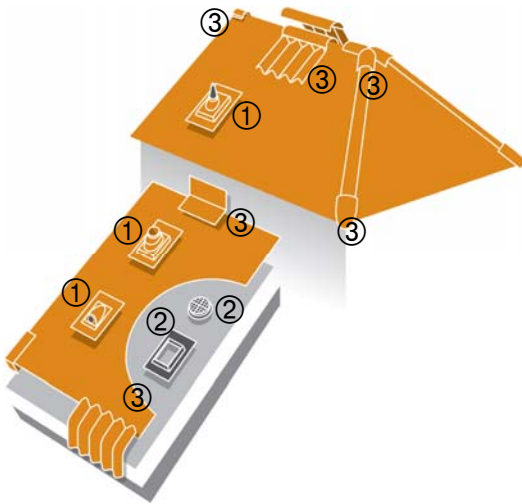

Various

J.A. Plast has a wide selection of accessories for penetration of the roof surface and underlay as well as a variety of flashings, end pieces etc.

① Weathering Tiles

Weathering tiles for leading gas outlets, antenna and pipes safely through the roof surface.

② Penetration of the Underlay

Penetration sleeves for sarking and flexible membranes for ventilation of the roof space and for leading pipes safely through the underlay.

③ Flashings, End Pieces etc.

End pieces for ridge, hip and junctions, flashings, aprons and barge boards – the selection is wide, and the development of new accessories is ongoing.

Roofing accessories supplied from J.A. Plast match roof profile, colour and surface 100%. The current product list and further information can be found on our homepage, www.japlast.com.