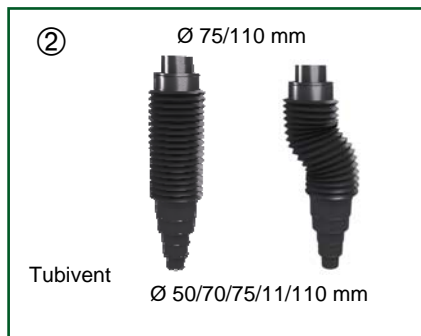

① Weathering Tiles

Weathering tiles for leading gas outlets, antenna and pipes safely through the roof surface.

② Penetration of the Underlay

Penetration sleeves for sarking and flexible membranes for ventilation of the roof space and for leading pipes safely through the underlay.

③ Flashings, End Pieces etc.

End pieces for ridge, hip and junctions, flashings, aprons and barge boards – the selection is wide, and the development of new accessories is ongoing.

Roofing accessories supplied from J.A. Plast match roof profile, colour and surface 100%. The current product list and further information can be found on our homepage, www.japlast.com.