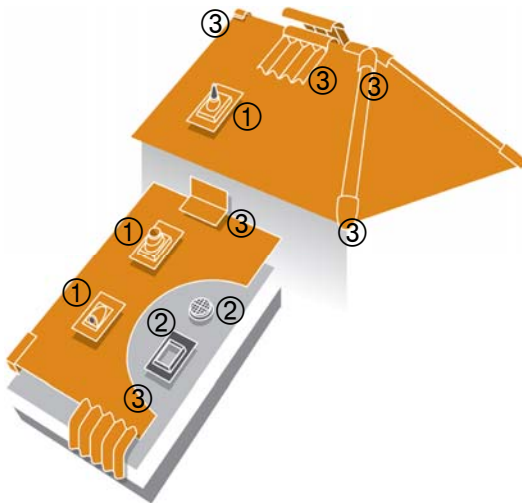

② Penetration of the Underlay

Penetration sleeves for sarking and flexible membranes for ventilation of the roof space and for leading pipes safely through the underlay.

③ Flashings, End Pieces etc.

End pieces for ridge, hip and junctions, flashings, aprons and barge boards – the selection is wide, and the development of new accessories is ongoing.

① Weathering Tiles

Weathering tiles for leading gas outlets, antenna and pipes safely through the roof surface.

② Penetration of the Underlay

Penetration sleeves for sarking and flexible membranes for ventilation of the roof space and for leading pipes safely through the underlay.

Various

J.A. Plast has a wide selection of accessories for penetration of the roof surface and underlay as well as a variety of flashings, end pieces etc.

① Weathering Tiles

Weathering tiles for leading gas outlets, antenna and pipes safely through the roof surface.

② Penetration of the Underlay

Penetration sleeves for sarking and flexible membranes for ventilation of the roof space and for leading pipes safely through the underlay.

③ Flashings, End Pieces etc.

End pieces for ridge, hip and junctions, adapters, flashings, bargeboards and aprons – the selection is wide, and the development of new accessories is ongoing.